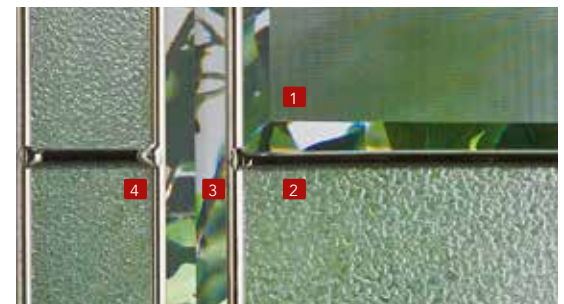

# CUBISTE

22" X 48"  
CUB104E+ON

8" X 48"  
CUB105E+ON

22" X 64"  
CUB108E+ON

7" X 64"  
CUB107E+ON

- 1 Screen biseauté | Beveled Screen
- 2 Kasumi
- 3 Clair biseauté | Beveled Clear
- 4 Morocco Clair | Clear Morocco