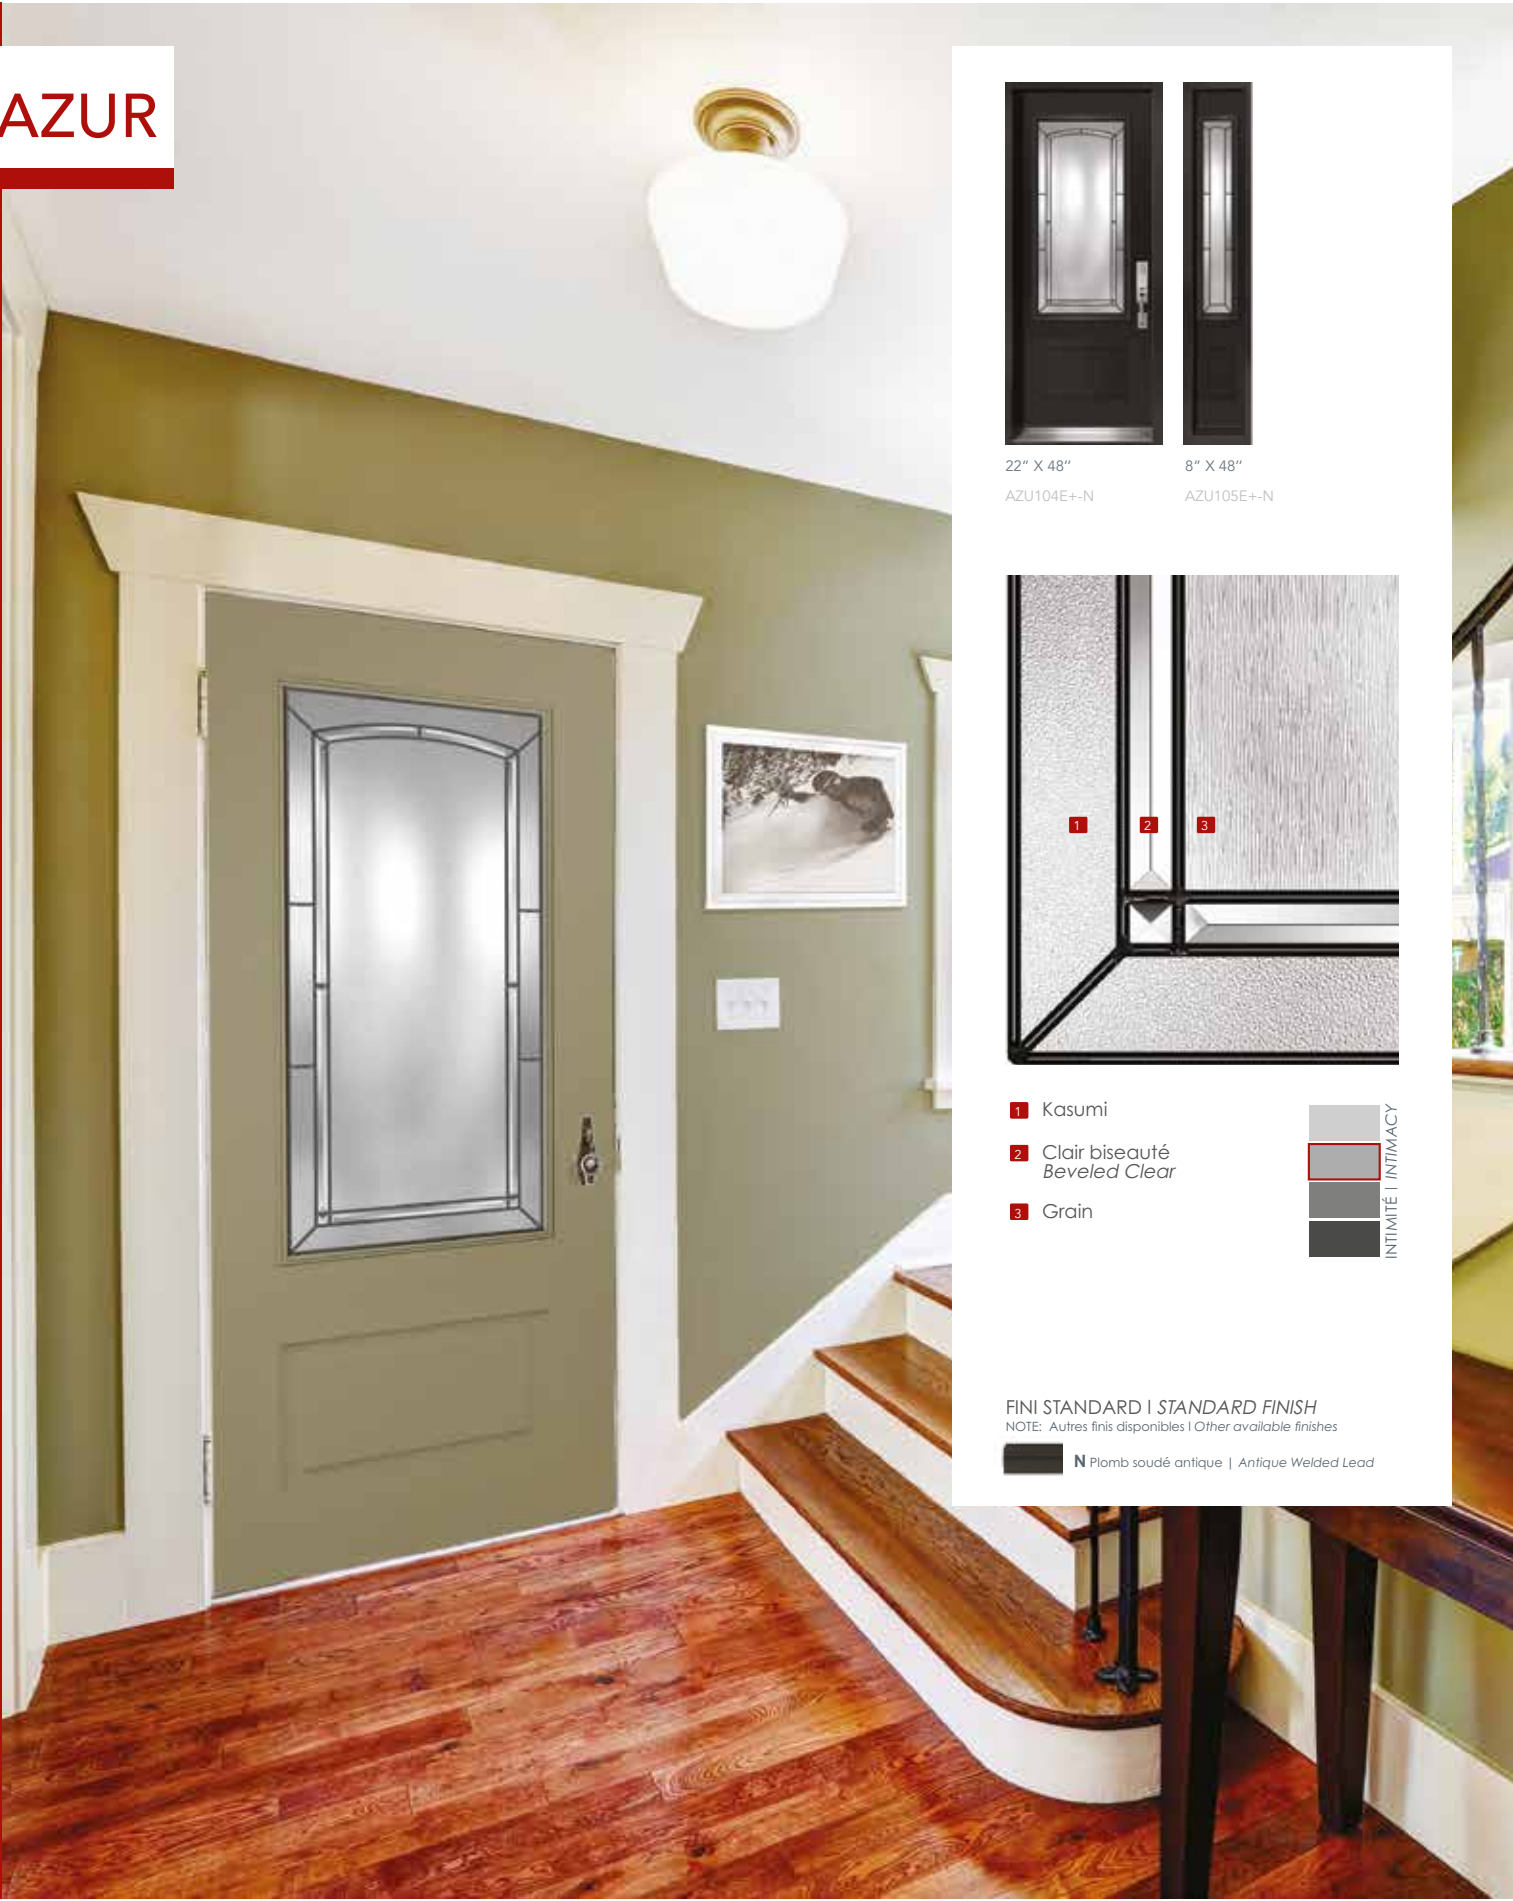

AZUR

- 1 Kasumi
- 2 Clair biseauté
  Beveled Clear
- 3 Grain

FINI STANDARD | STANDARD FINISH
NOTE: Autres finis disponibles | Other available finishes
N Plomb soudé antique | Antique Welded Lead

NOTE: IMPOSTES ET LATÉRAUX DISPONIBLES

RODIN

- 1 Givré biseauté
  Beveled Glue Chip
- 2 Screen
- 3 Martelé
  Hammered

FINI STANDARD | STANDARD FINISH
NOTE: Autres finis disponibles | Other available finishes
PL Plomb soudé | Welded Lead

NOTE: TRANSOMS AND SIDELITES AVAILABLE