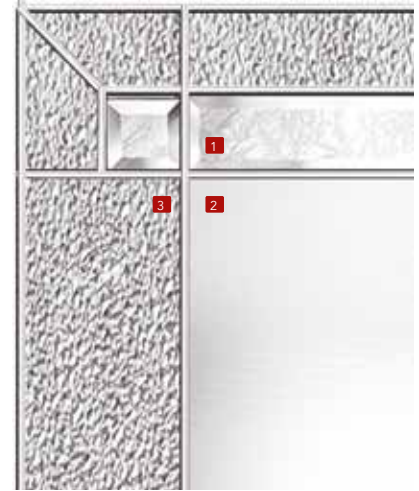

22" X 48" ROD104E+-PL   8" X 48" ROD105E+-PL

- 1 Givré biseauté
  Beveled Glue Chip
- 2 Screen
- 3 Martelé
  Hammered

FINI STANDARD | STANDARD FINISH
NOTE: Autres finis disponibles | Other available finishes
PL Plomb soudé | Welded Lead

NOTE: TRANSOMS AND SIDELITES AVAILABLE