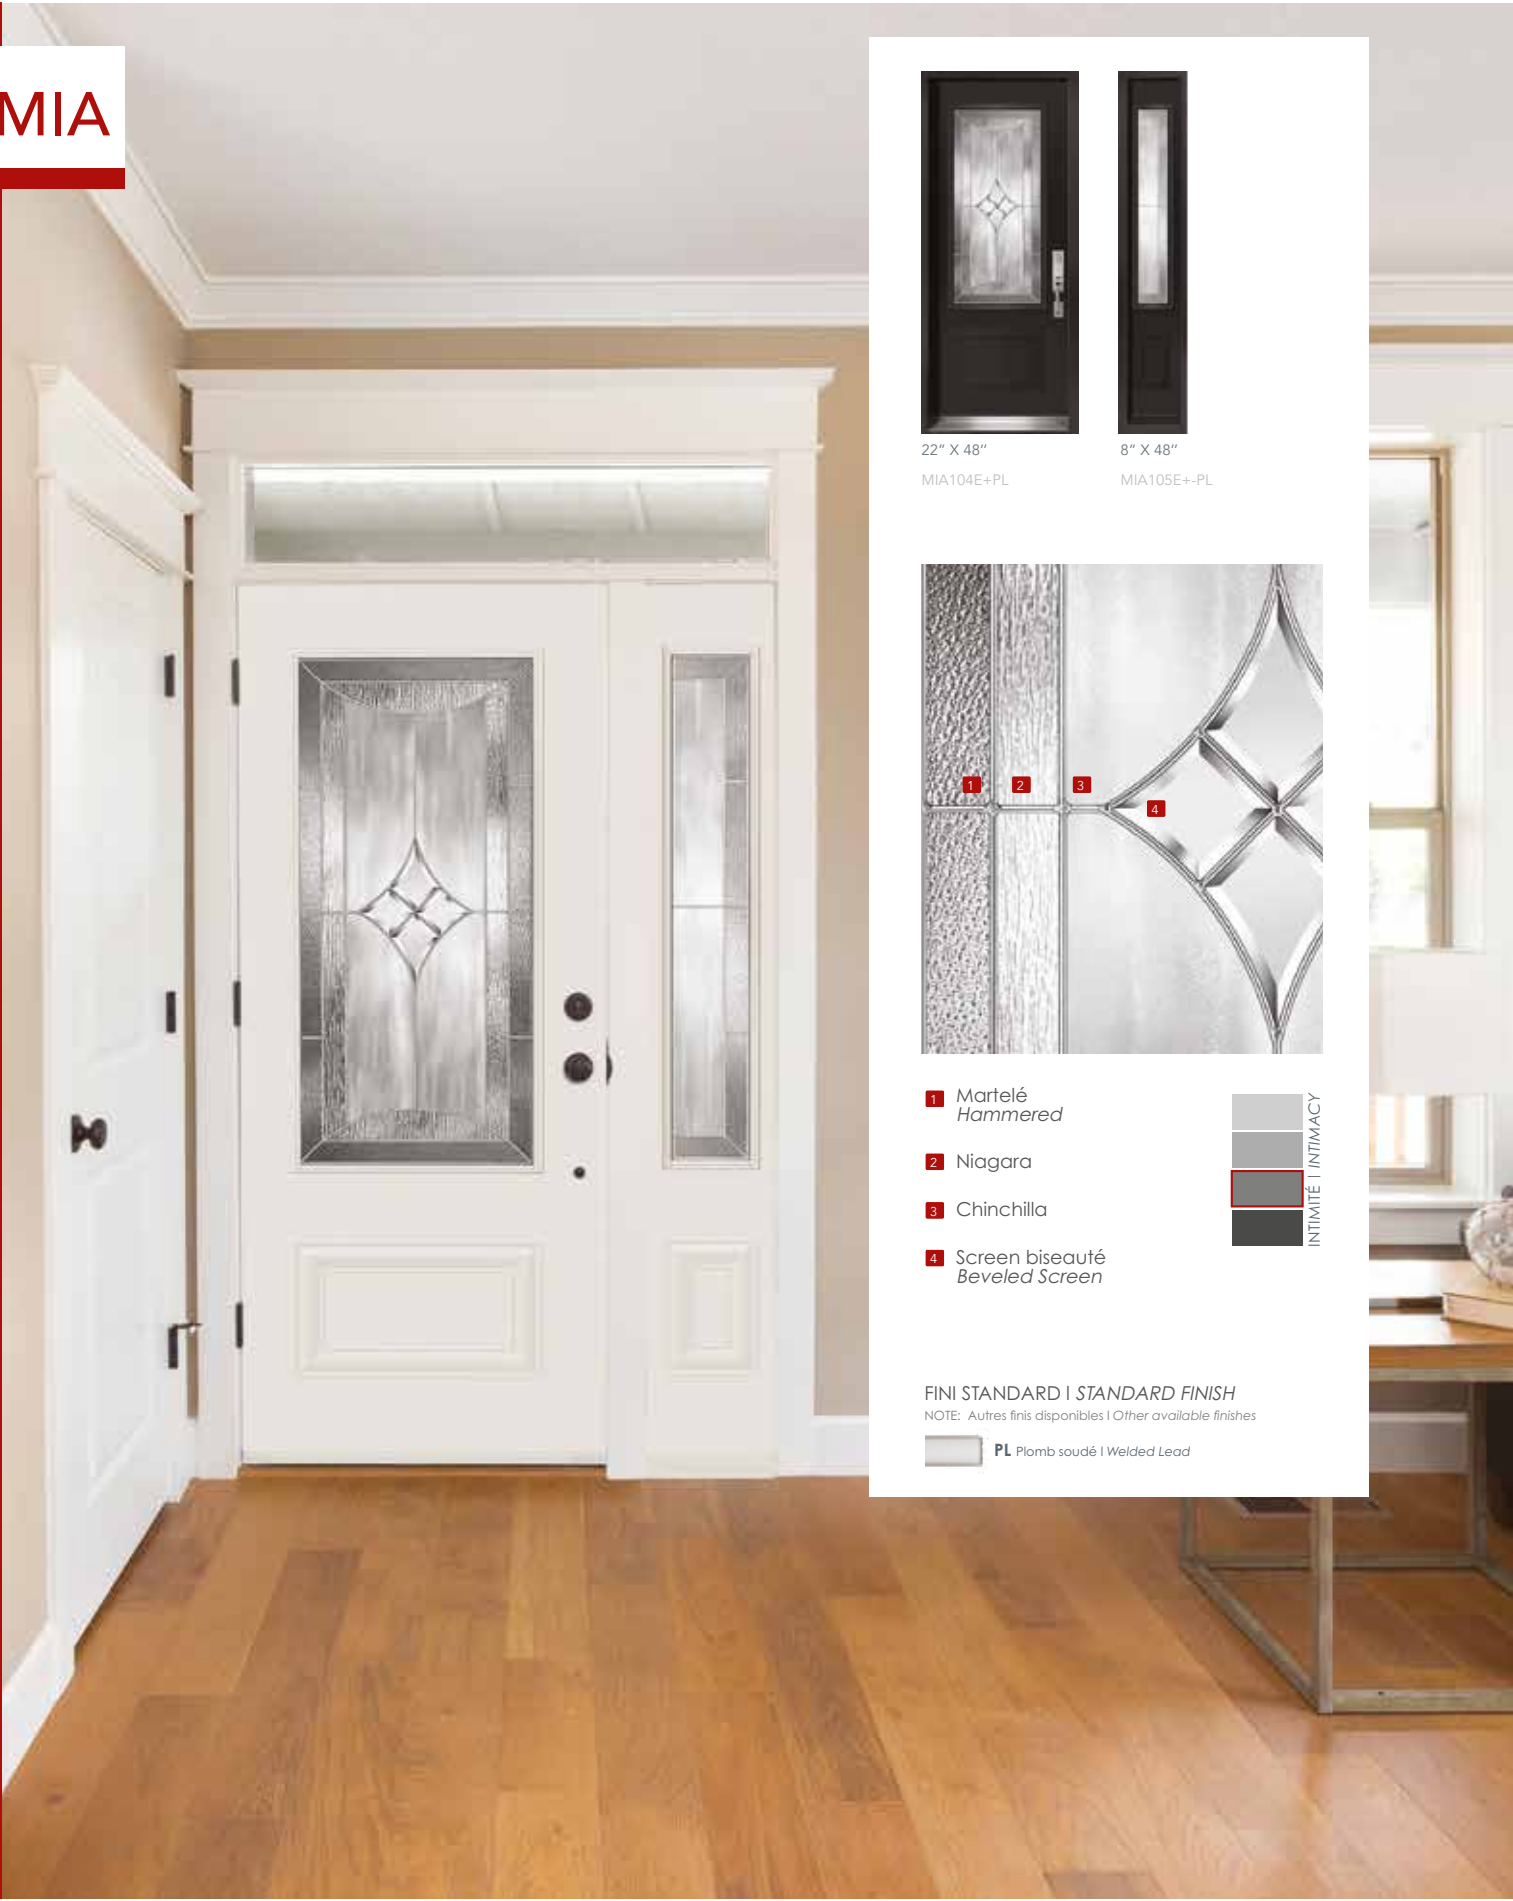

2 Niagara

3 Chinchilla

4 Screen biseauté
Beveled Screen

MIA