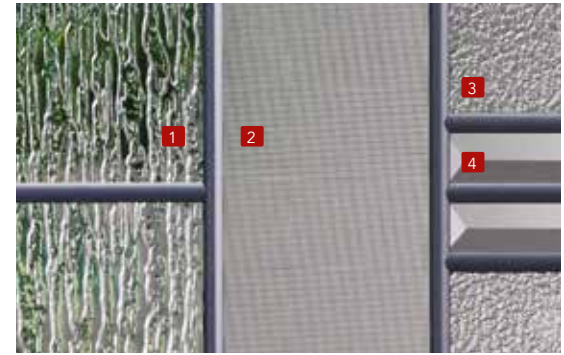

# MATHEUS

22" X 48"  
MAT104NSE+-PT

8" X 48"  
MAT105NSE+-PT

22" X 64"  
MAT108NSE+-PT

7" X 64"  
MAT107NSE+-PT

20" X 64"  
MAT106NSE+-PT

- 1 Niagara
- 2 Screen
- 3 Kasumi
- 4 Clair biseauté | Beveled Clear