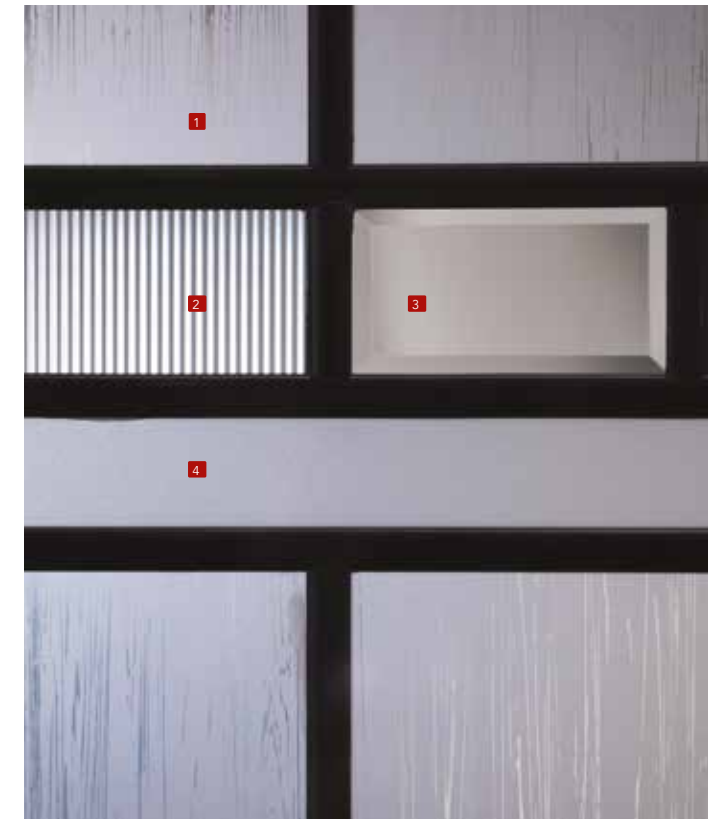

RYDER

NOUVEAU
NEW

- 1 Papyrus
- 2 Corduroy
- 3 Clair biseauté | *Clear beveled*
- 4 Satiné | *Acid Etch*

FINI STANDARD | STANDARD FINISH
NOTE: Autres finis disponibles | Other available finishes

NS-NO-3/8 Non soudé noir 3/8 | 3/8 Non Welded Black

INTIMITÉ | INTIMACY

Scanner pour plus de détails
Scan for more details