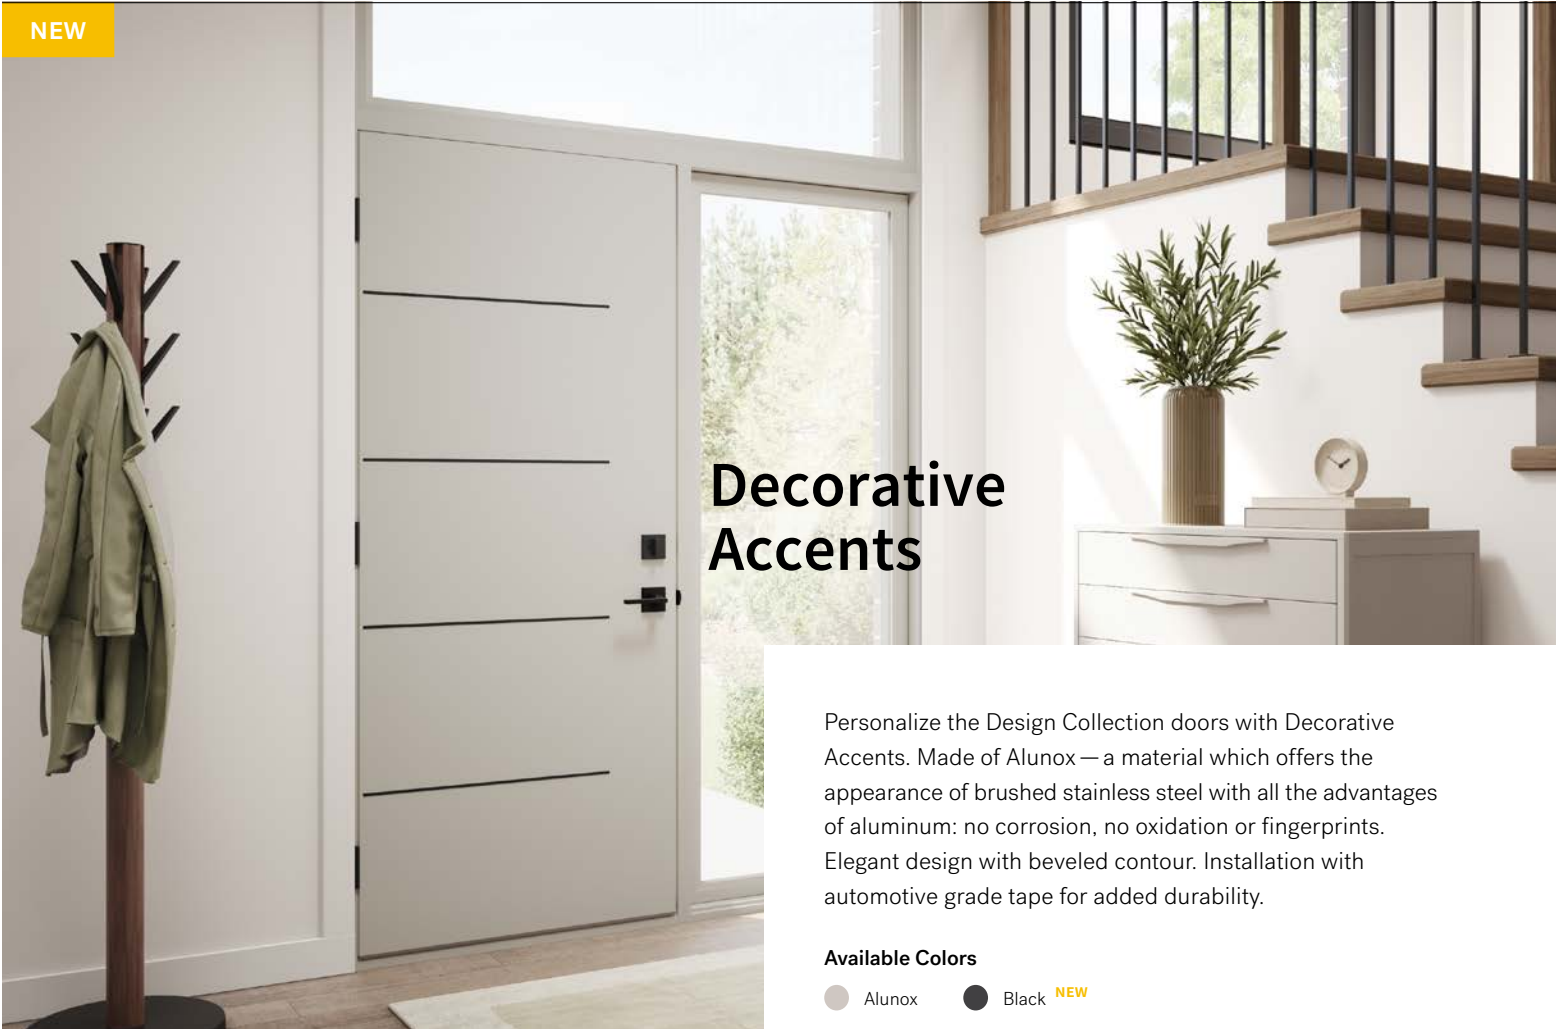

Decorative Accents

Personalize the Design Collection doors with Decorative Accents. Made of Alunox — a material which offers the appearance of brushed stainless steel with all the advantages of aluminum: no corrosion, no oxidation or fingerprints. Elegant design with beveled contour. Installation with automotive grade tape for added durability.