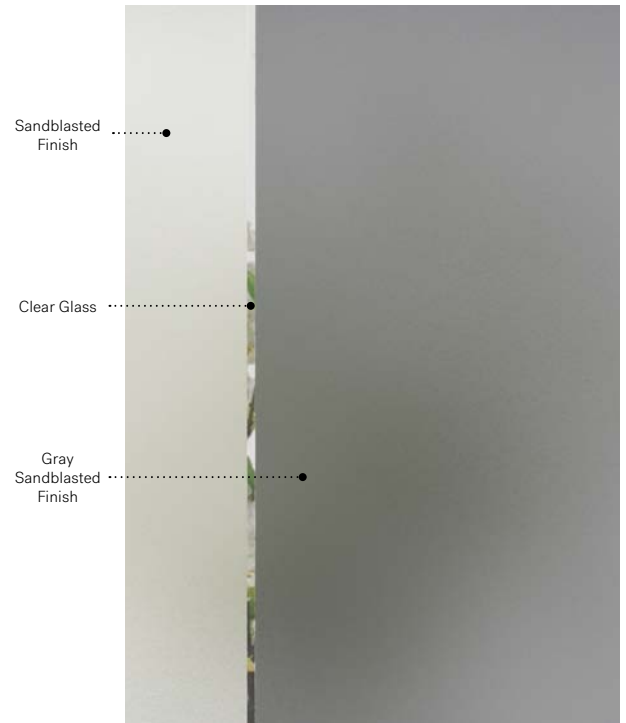

Nuando

Simple and minimalist, Nuando stands out with its gray sandblasted finish glass. This window matches the asymmetrical arrangement of windows and volumes on contemporary-style houses. Available in right or left versions.

Silkscreened glass: Gray sandblasted finish, white sandblasted finish and a clear glass line.

Frames: Contemporary or Novapvc.

Orientation: Available in left and right versions as seen from outside.

Sidelites and transom: Looks great accompanied by Sandblasted finish glass.

Privacy Level **4/5**
PRIVATE