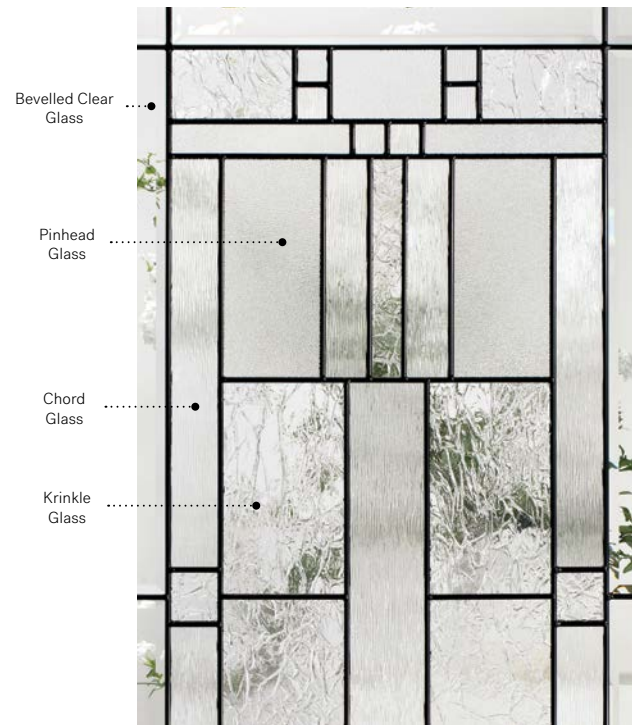

Cachet

Cachet stained glass
for your garage door.

Visit garaga.com/cachet
Details on page 113.

Orleans steel door p.19. Cachet 22" x 48" doorglass p.67.

Cachet

Cachet's Prairie-style design blends four striking textures to make your home stand out. On sunny days, enjoy a dazzling light effect in your entryway.

- Stained glass:** Bevelled clear glass, Krinkle glass, Chord glass and Pinhead glass.
- Caming:** Zinc or Patina.
- Frames:** Contemporary, Novapvc or Stainable.
- Sidelites and transom:** Looks great accompanied by Pinhead glass.
- Available in custom sizes.

Celeste

Orleans steel door with Prestige Mouldings p.19. Celeste 22" x 48" doorglass with 8" x 48" sidelite p.69.

Celeste

Celeste juxtaposes different types of glass within its patina coming, creating a delicate geometric pattern with a refined and balanced light effect.