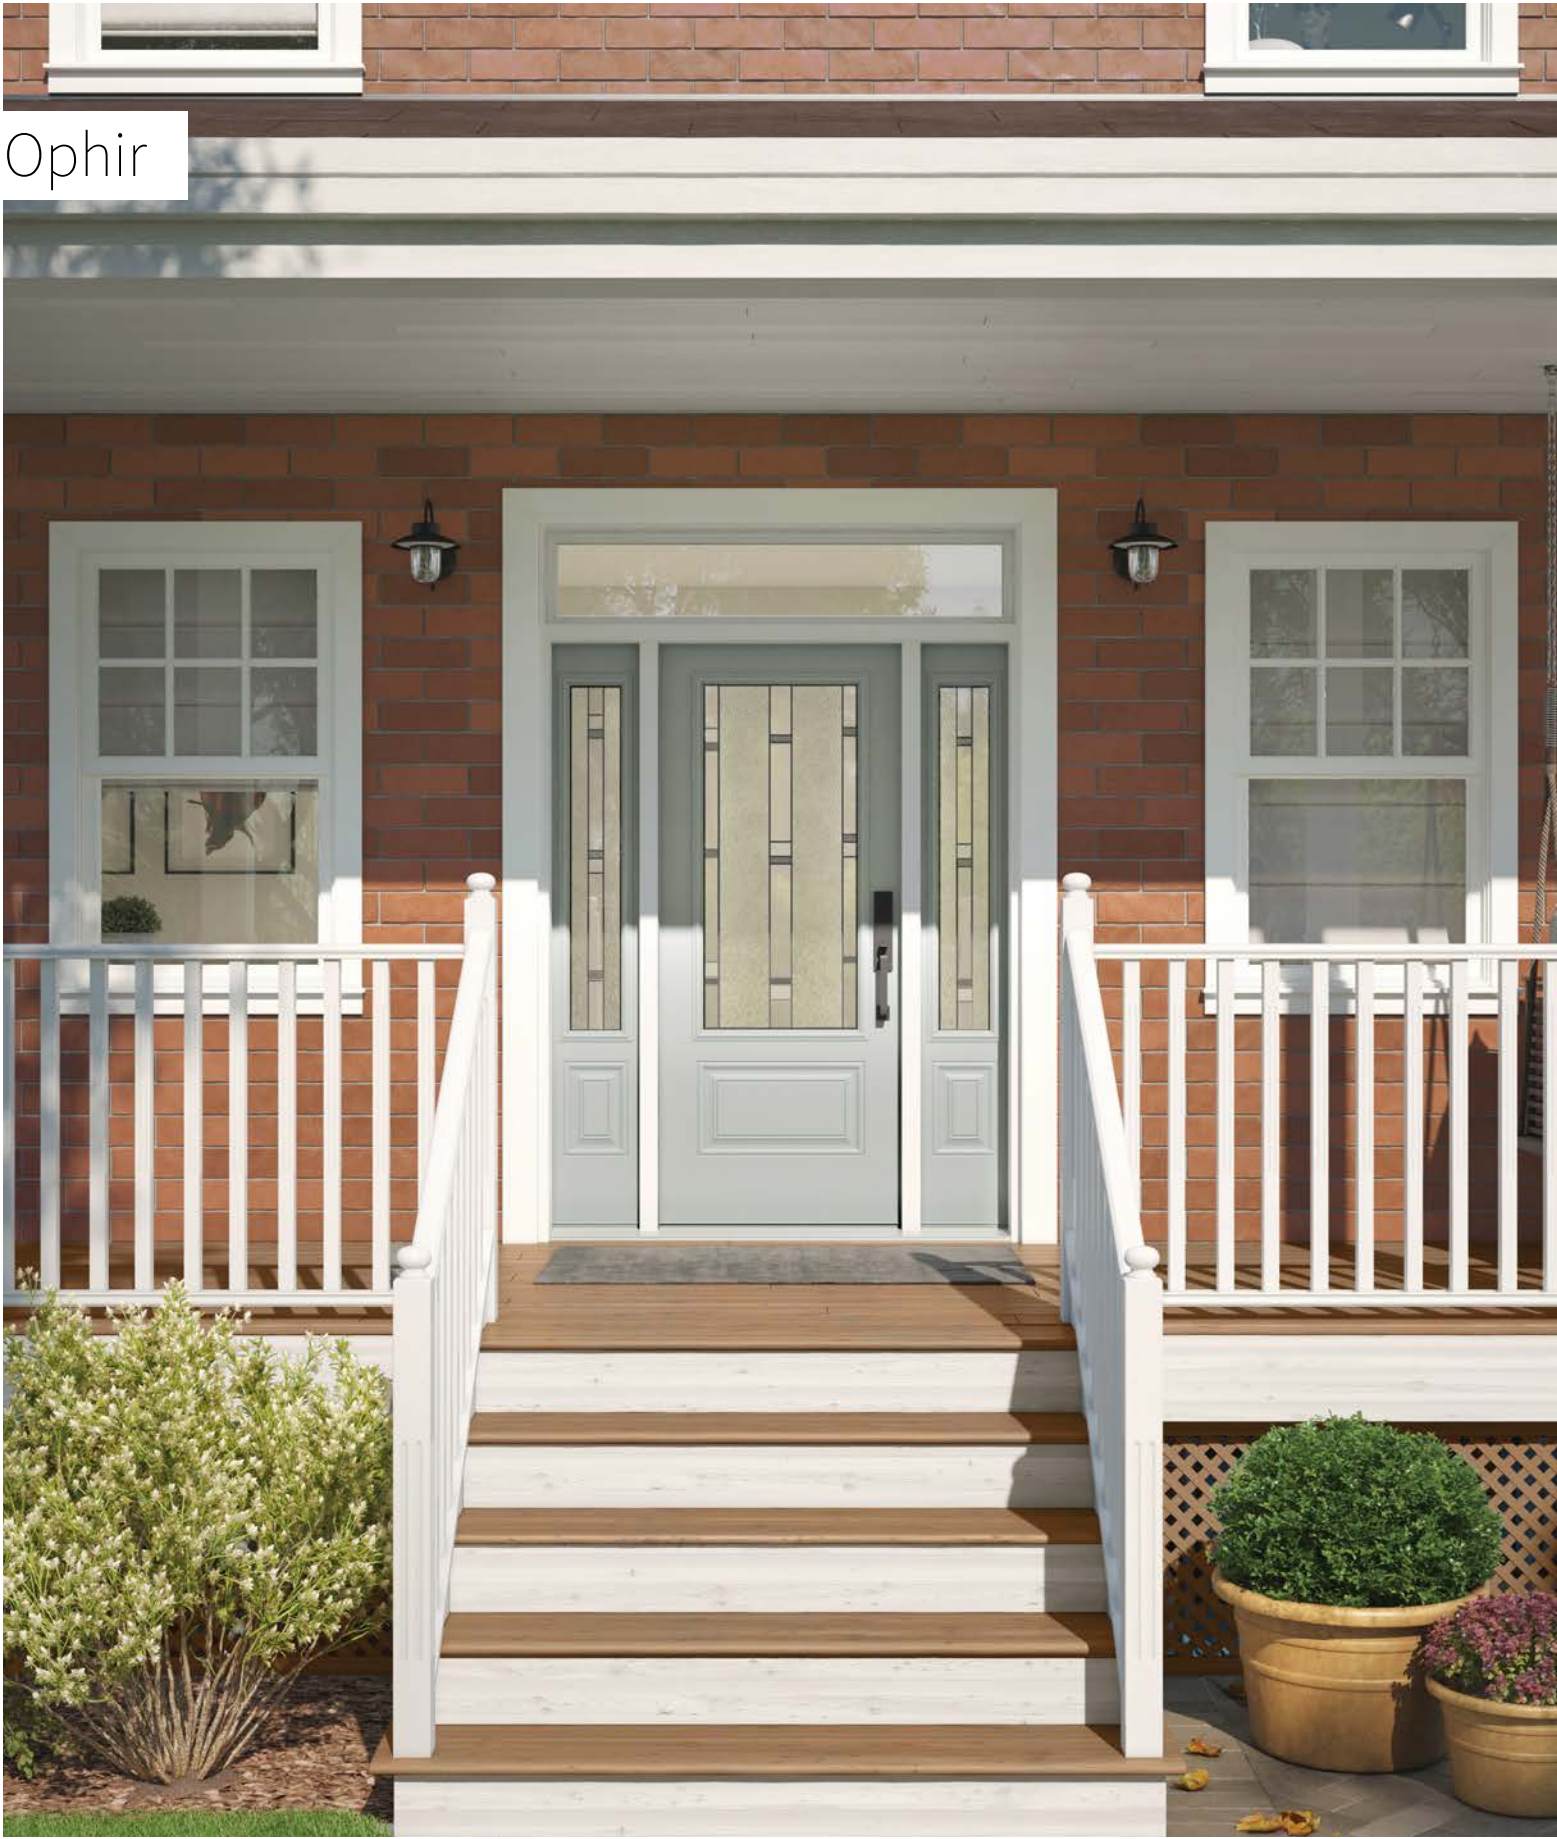

Ophir

Orleans steel door p.19. Ophir 22" x 48" doorglass with 8" x 48" sidelites p.87.