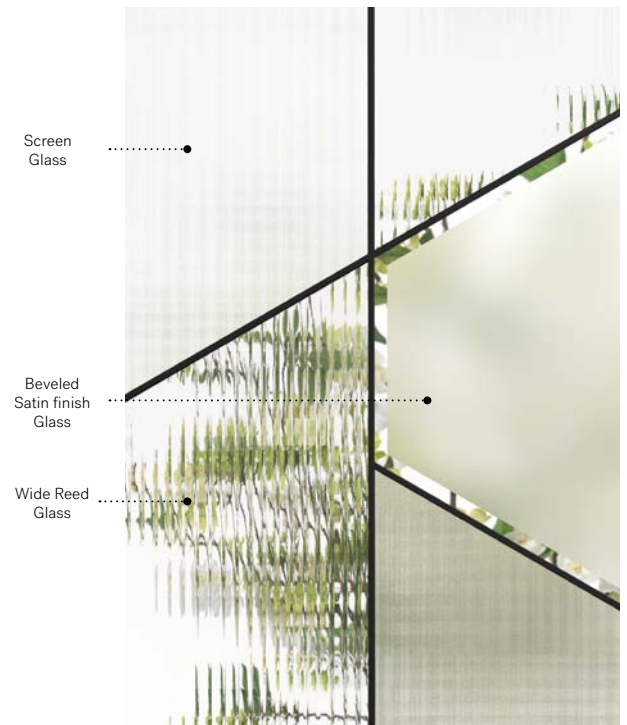

Privacy Level **3/5**
SEMI-PRIVATE

Frames	22" x 64"	7" x 64"	22" x 48"	8" x 48"
Contemporary	10-387-060-002	10-387-005-002	10-387-057-002	10-387-017-002
Novapvc	10-387-060-001	10-387-005-001	10-387-057-001	10-387-017-001

Bolero

Uno steel door. Bolero 22" x 64" doorglass p.37.

Bolero

A dance of retro and modern textures assembled in dynamic geometric shapes. With its daring composition that will not go unnoticed, Bolero sets the tone for your “mid-century modern” or contemporary style home and pairs perfectly with your Scandinavian-inspired furniture and accessories.

Privacy Level **3/5**
SEMI-PRIVATE

Frames	22" × 64"	22" × 48"
Contemporary	10-394-060-005	10-394-057-005
Novapvc	10-394-060-001	10-394-057-001

Edge

Uno steel door. Edge 22" x 64" doorglass with 13 7/8" x 79" sidelite p.38.