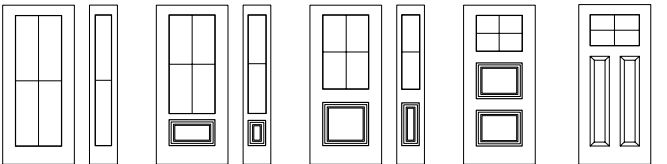

Distinction Grill

13 3/8" x 79" 14" x 64" 22" x 64"
20" x 64"
7" x 64"
22" x 64"
20" x 64"
22" x 80"
20" x 80"
22" x 48"
8" x 48"
22" x 36"
8" x 36"
22" x 17"
22" x 14 7/16"
22" x 9"
Murano

Classic Grill