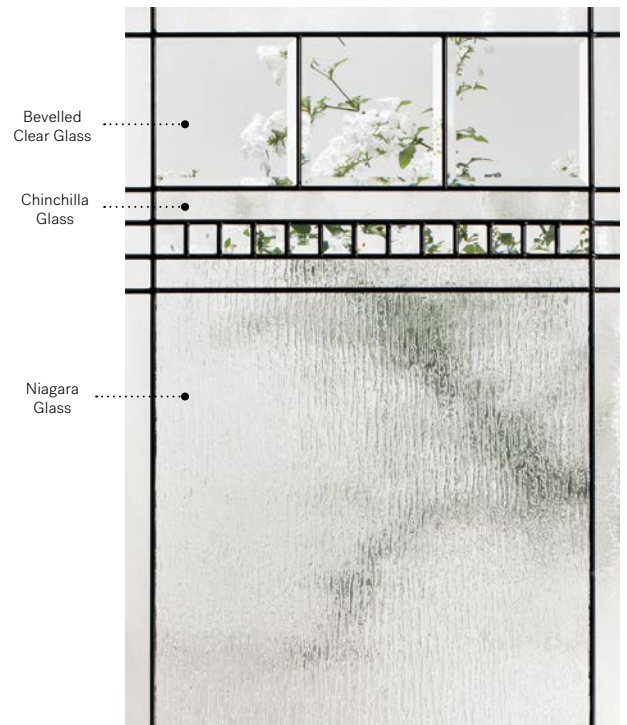

Chanelle

Orleans steel door p.19. Chanelle 22" x 48" doorglass with 8" x 48" sidelite p.71.

Chanelle

Chanelle will bring a stately, elegant and timeless touch to any home, classic or modern. With clean lines and bright bevels, it creates stunning light effects.

Stained glass: Chinchilla glass, bevelled clear glass and Niagara glass.

Coming: Patina.

Frames: Contemporary, Novapvc or Stainable.

Sidelites and transom: Looks great accompanied by Niagara glass.

Available in custom sizes.