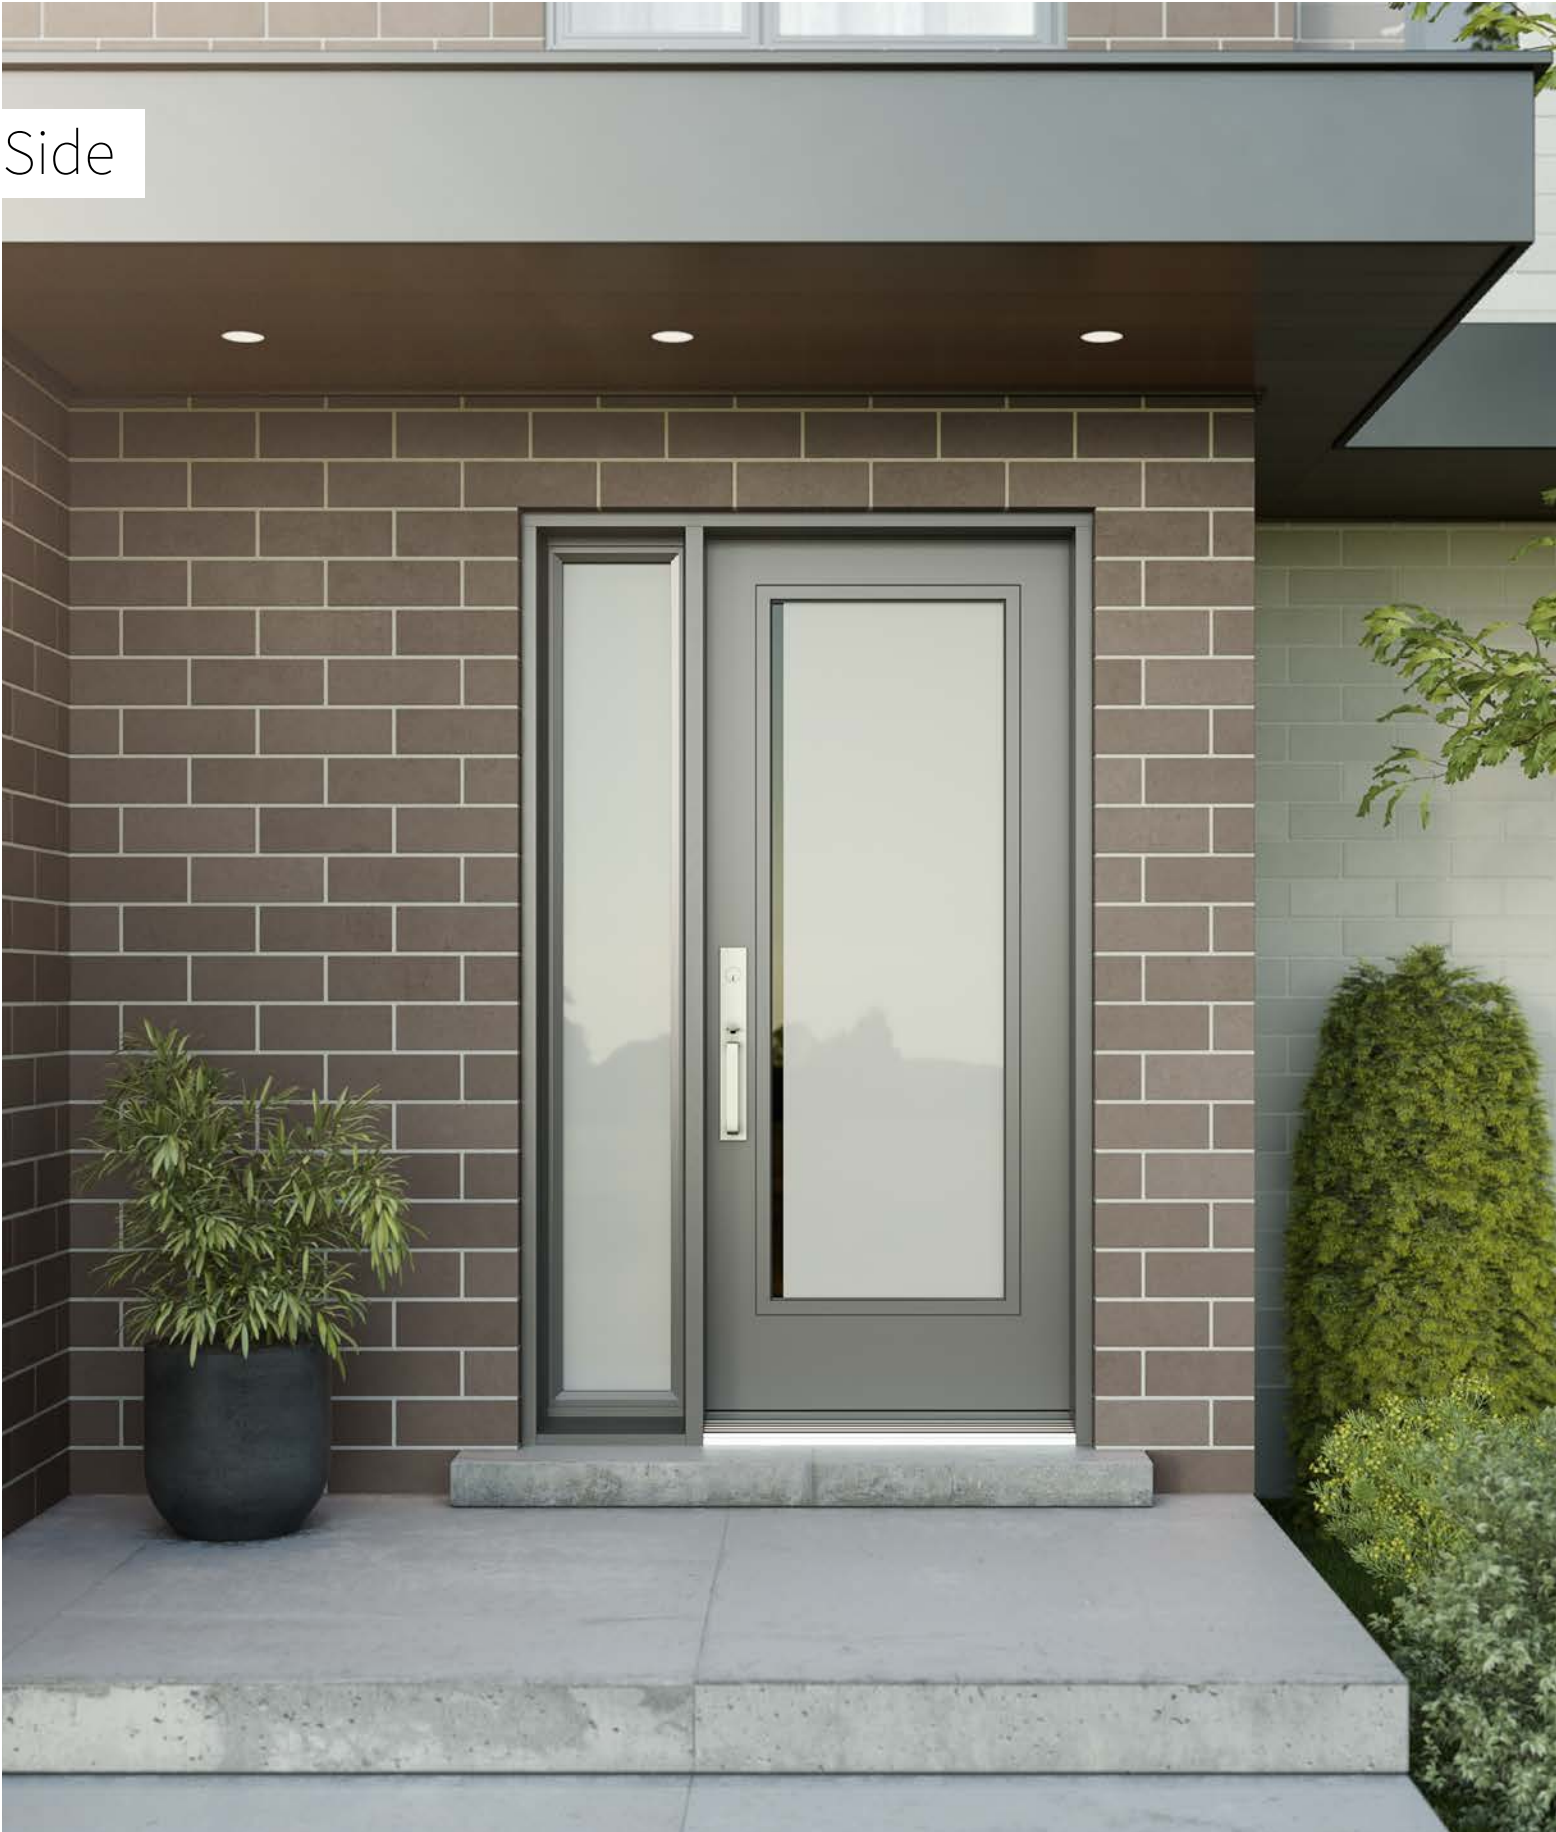

Side

Uno steel door. Side 22" x 64" left doorglass p.55. Sandblasted finish glass sidelite.