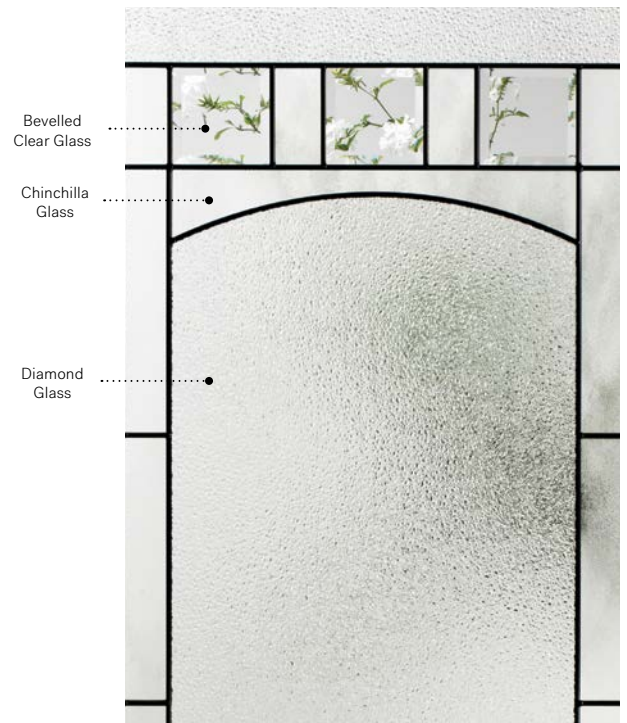

Frames 8"×36"
Contemporary 10-386-010-002
Novapvc 10-386-010-001

Bistro

Orleans steel door p.19. Bistro 22" x 48" doorglass p.65.

Bistro

With its arched central piece crowned by bevelled clear glass, Bistro offers a consistently classic and natural look. Bistro will rejuvenate any exterior.

Available in custom sizes.

Privacy Level **3/5**
SEMI-PRIVATE

Frames	22" x 64"		22" x 48"		22" x 36"		22" x 17"		22" x 14 7/16"	
	Zinc	Pat.	Zinc	Pat.	Zinc	Pat.	Zinc	Pat.	Zinc	Pat.
Contemporary	10-258-060-010	012	10-258-057-011	013	10-258-050-011	013	10-258-259-007	009	10-258-260-007	001
Novapvc	10-258-060-009	001	10-258-057-010	001	10-258-050-010	001	10-258-259-005	001	10-258-260-006	008
Stainable	10-258-060-011	005	10-258-057-012	005	10-258-050-012	006	10-258-259-008	004	N/A	