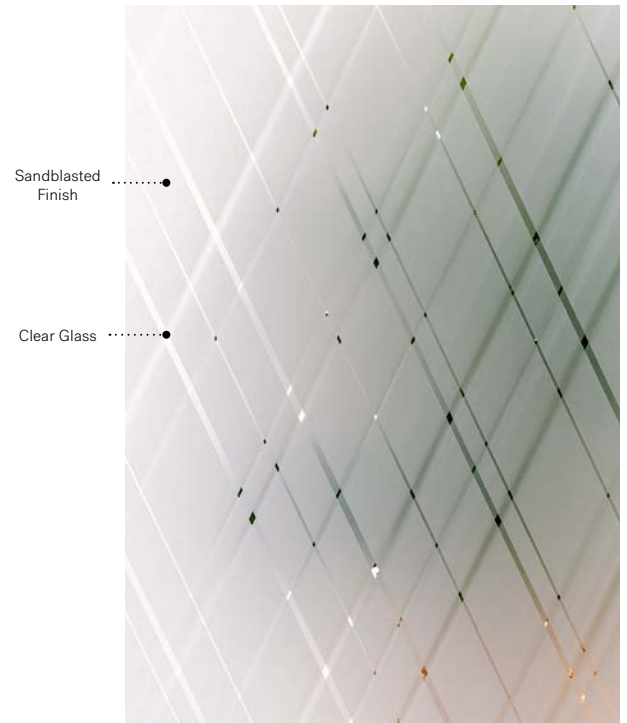

* **Masterline and Fluid glass** — The pattern of the glass runs parallel to the longest side of the doorglass (see ‡/↔ symbols above.)
Elevation venting unit with Masterline glass p.105. Q470 venting unit with Masterline glass, p.109.

Arum

Uno steel door. Arum 22" x 64" doorglass p.29. Clear glass transom.

Arum

Arum offers the simplicity of Sandblasted finish glass with an elegant design and a high degree of privacy. Fine diagonal lines intertwine to create a pattern that will enhance the look of your home for both renovation and new construction projects.

Silkscreened glass: Dual layered Sandblasted finish on clear glass.

Frames: Contemporary or Novapvc.

Sidelites and transom: Looks great accompanied by Sandblasted finish or Clear glass.

Sandblasted Finish