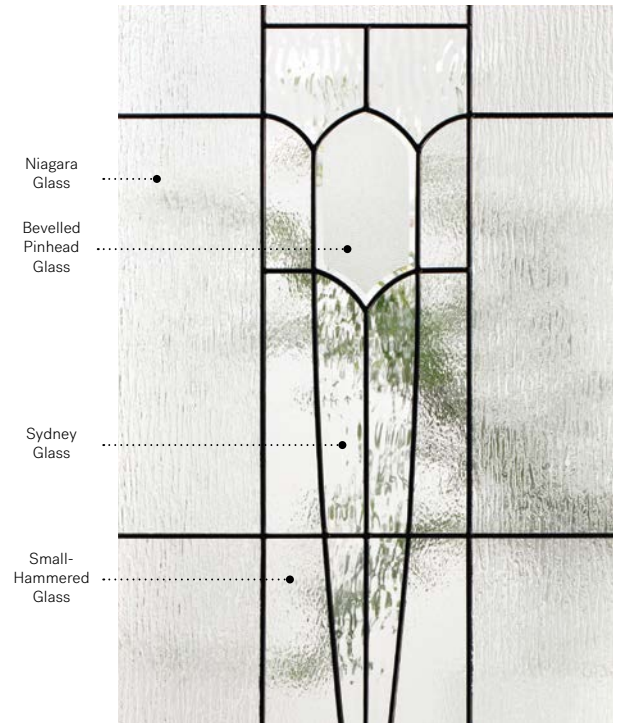

Orleans steel door p.19. Mistral 22" x 48" doorglass p.82.

Mistral

A nod to Art Nouveau illustrations, Mistral is a tableau of simple, slender shapes.

Stained glass : Niagara glass, Sydney glass, bevelled Pinhead glass and Small-hammered glass.

Caming : Zinc or Patina.

Frames : Novapvc or Stainable.

Sidelites and transom : Looks great accompanied by Niagara glass.

Available in custom sizes.

Privacy Level **3/5**
SEMI-PRIVATE

Frames	22" x 64"		22" x 48"		22" x 36"		22" x 17"		22" x 14 7/16"	
	Zinc	Pat.	Zinc	Pat.	Zinc	Pat.	Zinc	Pat.	Zinc	Pat.
Novapvc	10-310-060	006 001	10-310-057	007 001	10-310-050	008 001	10-310-259	006 001	10-310-260	006 001
Stainable	10-310-060	009 005	10-310-057	009 004	10-310-050	010 006	10-310-259	008 004	N/A	

Opal

Orleans steel door with Prestige Mouldings p.19. Opal 22" x 48" doorglass p.85.

Opal

Opal is the result of a rich arrangement of bevelled glass in a timeless style. Clear and Satin finish glass will ensure the privacy of your home while allowing light to flood in. The softness of its simple and symmetrical shapes will add elegance to your architecture.