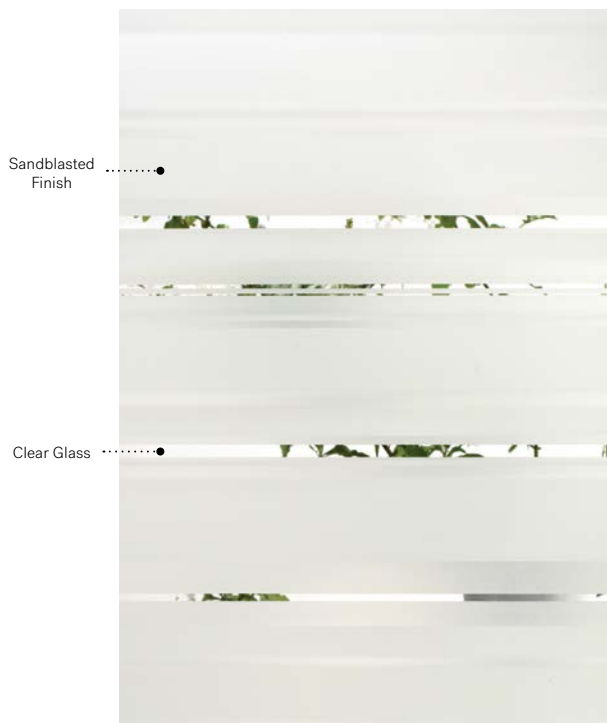

Azur

Elegant and distinguished, Azur will give you the privacy you need, while its thin, translucent bands will brighten up your space. Its design creates a unique, dynamic effect. Azur is ideal for contemporary style whether you're renovating or building a new house.

Silkscreened glass: Dual layered Sandblasted finish on clear glass.

Frames: Contemporary or Novapvc.

Sidelites and transom: Looks great accompanied by Sandblasted finish or Clear glass.

Privacy Level **3/5**
SEMI-PRIVATE

Frames	10 15/16" x 76 1/16"	22" x 64"	22" x 48"	22" x 36"	22" x 17"	22" x 12"
Contemporary	07-338-211-003	07-338-060-002	07-338-057-001	07-338-050-001	07-338-259-001	07-338-053-004
Novapvc	N/A	07-338-060-001	07-338-057-002	07-338-050-002	07-338-259-002	07-338-053-005

Frames	7" x 64"	8" x 48"	8" x 36"	13 7/8" x 79" Tip-to-tip
Contemporary	07-338-005-001	07-338-017-001	07-338-010-001	07-338-211-001
Novapvc	07-338-005-002	07-338-017-002	07-338-010-002