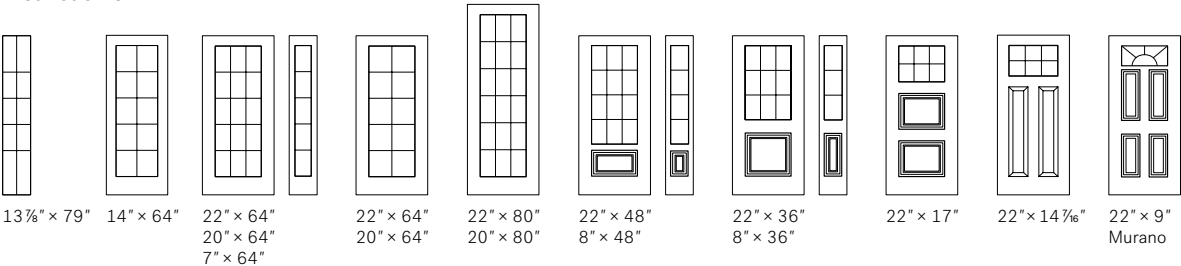

Distinction Grill

13 3/8" x 79" 14" x 64" 22" x 64"
20" x 64"
7" x 64"
22" x 64"
20" x 64"
22" x 80"
20" x 80"
22" x 48"
8" x 48"
22" x 36"
8" x 36"
22" x 17"
22" x 14 7/16"
22" x 9"
Murano

Classic Grill