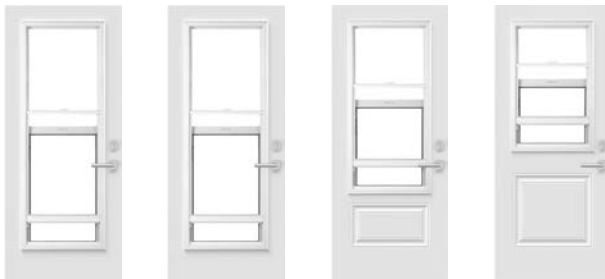

Elevation

Mechanically assisted venting unit

Ease-of-use and unmatched decorative designs make the Elevation a unique venting unit with a wide selection of decorative options. Its counterweight system is easy to operate with minimal effort for better, safer control.

Clear Glass	22"×64"	20"×64"	22"×48"	22"×36"
Low E/Argon	24-079-060-002	24-079-038-002	24-079-057-001	24-079-050-001