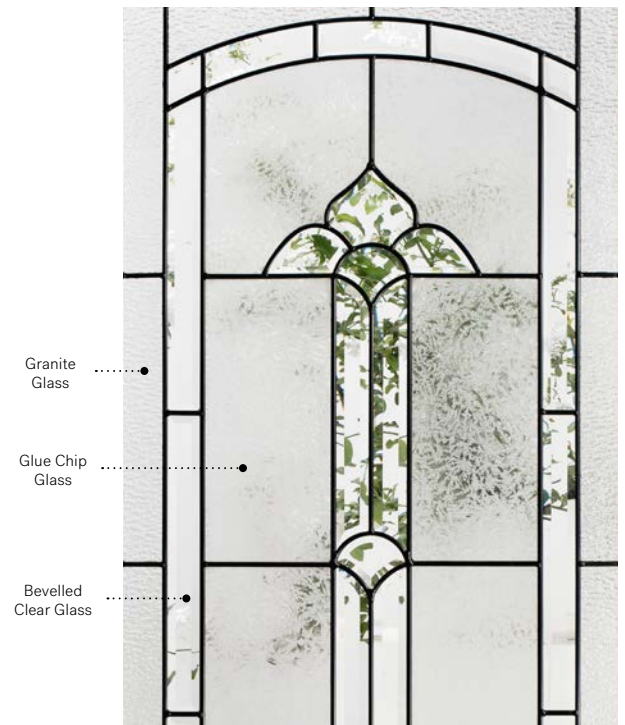

Cathedrale

The curved top and solid frame showcase a large number of bevelled pieces that give this refined stained glass model a rich and classic look.

Stained Glass: Granite glass, Glue Chip glass and bevelled clear glass.

Caming: Zinc or Patina.

Frames: Novapvc or Stainable.

Sidelites and transom: Looks great accompanied by Granite glass.

Available in custom sizes.

Privacy Level **2/5**
SEMI-PRIVATE

		Zinc	Pat.
Novapvc	10-036-060	012	003
Stainable	10-036-060	018	005

		Zinc	Pat.
Novapvc	10-036-057	012	003
Stainable	10-036-057	020	011

		Zinc	Pat.
Novapvc	10-036-050	015	005
Stainable	10-036-050	020	006

		Zinc	Pat.
Novapvc	10-036-005	011	009
Stainable	10-036-005	016	004

		Zinc	Pat.
Novapvc	10-036-017	010	002
Stainable	10-036-017	015	008

		Zinc	Pat.
Novapvc	10-036-010	011	003
Stainable	10-036-010	019	004