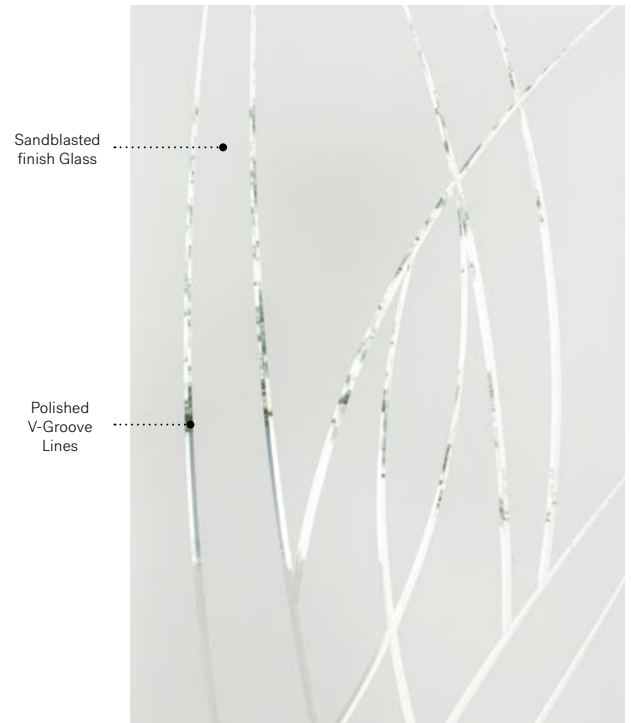

Alys

Alys' V-Groove design suggests motion and is at once natural and abstract, bringing your entryway to life with its dynamic composition.

V-Groove: Polished V-Groove lines on Sandblasted finish glass.

Frames: Contemporary, Novapvc or Stainable.

Sidelites and transom: Looks great accompanied by Sandblasted finish glass.

Available in custom sizes.

Privacy Level

4/5
PRIVATE

Frames	22" x 64"	22" x 48"	22" x 36"	22" x 17"	22" x 14 7/16"	22" x 9"
Contemporary	06-322-060-007	06-322-057-009	06-322-050-011	06-322-259-007	06-322-260-006	06-322-210-006
Novapvc	06-322-060-001	06-322-057-001	06-322-050-001	06-322-259-001	06-322-260-001	06-322-210-001
Stainable	06-322-060-003	06-322-057-003	06-322-050-003	06-322-259-002	N/A	06-322-210-003

Frames	7" x 64"	8" x 48"	8" x 36"	13 7/8" x 79" Tip-to-tip
Contemporary	06-322-005-008	06-322-017-009	06-322-010-009	06-322-211-001
Novapvc	06-322-005-001	06-322-017-001	06-322-010-001	
Stainable	06-322-005-003	06-322-017-003	06-322-010-003