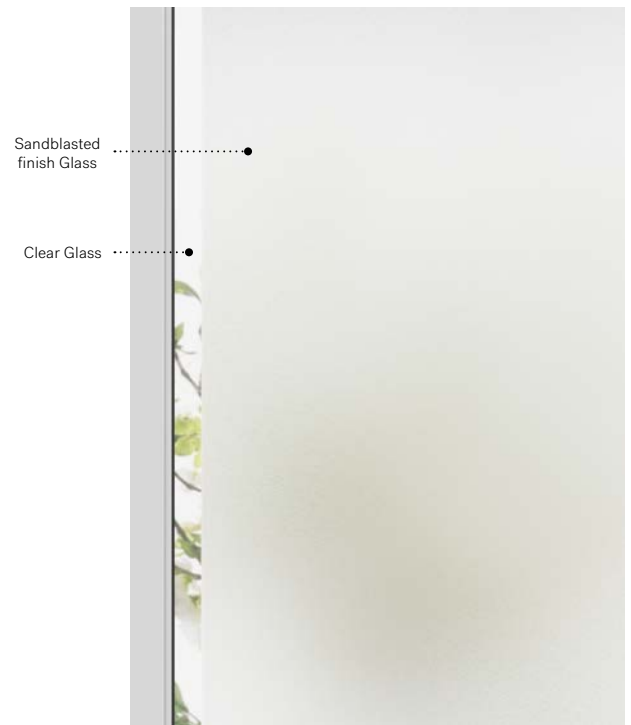

Uno steel door. Side 22" x 64" left doorglass p.55. Sandblasted finish glass sidelite.

Side

The Side model combines privacy and visibility thanks to its sandblasted finish glass and subtle clear stripe on one side. This minimalist detail blends in with the simple, asymmetrical volumes of contemporary-style architecture. Side is the perfect choice for townhouses or multi-unit homes. Available in right or left versions.