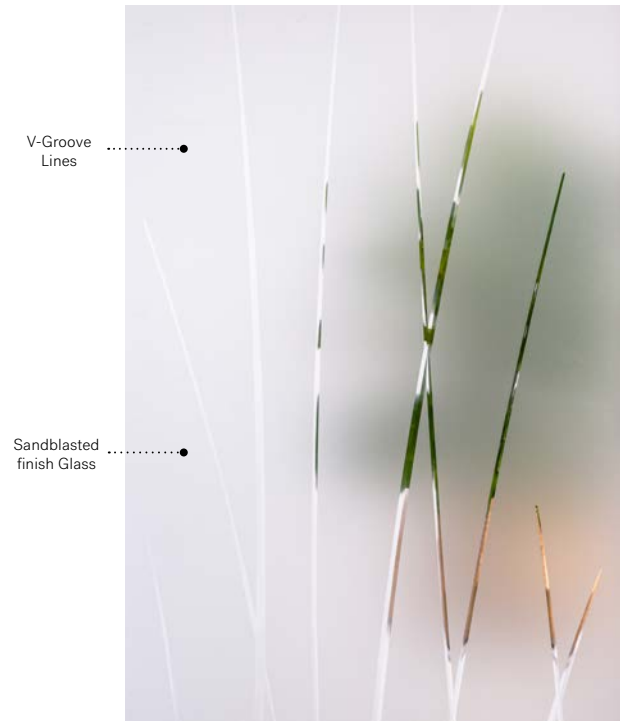

V-Groove: Sandblasted finish glass with polished V-Groove lines.
Frames: Novapvc or Stainable.
Sidelites and transom: Looks great accompanied by Sandblasted finish glass.
 Available in custom sizes.

Privacy Level **4/5**
 PRIVATE

Emori

London steel door p.19. Emori 22" x 36" doorglass p.75.

Emori

Emori is a subtle and elegant design inspired by nature. With overlapping polished V-Groove lines, Emori provides both a high degree of privacy and visibility to the outside. This model is a great match with country-style or classic style homes.

V-Groove: Sandblasted finish glass with polished V-Groove lines.

Frames: Contemporary or Novapvc.

Sidelites and transom: Looks great accompanied by Sandblasted finish glass. Available in custom sizes.

Privacy Level **4/5**
PRIVATE