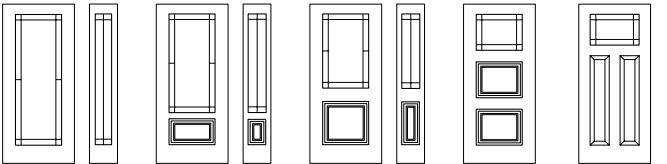

Perimeter Grill

22" x 64"
20" x 64"
7" x 64"
22" x 48"
8" x 48"
22" x 36"
8" x 36"
22" x 17"
22" x 14 7/16"

Custom Configurations

Create a custom configuration with your choice of split, color, and grill profile, in the size that fits your project.